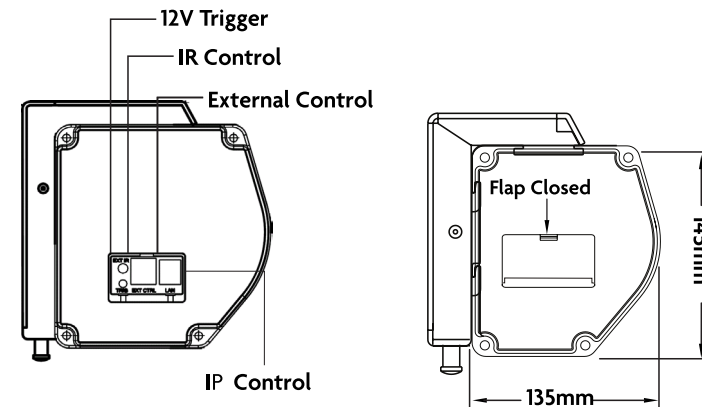

Grandview SPECIFICATION FOR GRANDVIEW LARGE IP SMART SCREEN

Brackets (Wall)

Brackets (Ceiling - Hanging Freely)

IR Remote

Features

- IR remote control with fine adjustments buttons supplied
- External IR receiver (400mm cable length with 3.5mm stereo plug) supplied (GV-GRSEXTCBLE)
- Host of external control options IP, RS232 and dry contact for 3 party control systems, breakout cable supplied (GV-GRIRCBL)
- 12V trigger jack 3.5mm stereo, 10m cable with 3.5mm to 3.5mm stereo plugs supplied (GV-GRSCBL12V)
- Fabric gain 1.0
- Manual override switch at base of the casing
- White Aluminium Designer Casing
- Projection fabric with 50mm black side borders
- Easy limit setting adjustment
- Universal Mounting system - "snap in" brackets can be positioned at any point along the casing.