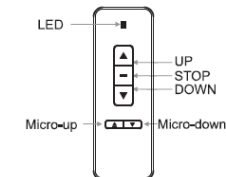

Grandview SPECIFICATION FOR GRANDVIEW LARGE IP SMART SCREEN

Brackets (Wall)

Brackets (Ceiling - Hanging Freely)

IR Remote

Features

- IR remote control with fine adjustments buttons supplied
- External IR receiver (400mm cable length with 3.5mm stereo plug) supplied (GV-GRSEXTCBLE)
- Host of external control options IP, RS232 and dry contact for 3 party control systems, breakout cable supplied (GV-GRIRCBL)
- 12V trigger jack 3.5mm stereo, 10m cable with 3.5mm to 3.5mm stereo plugs supplied (GV-GRSCBL12V)
- Fabric gain 1.0
- Manual override switch at base of the casing
- White Aluminium Designer Casing
- Projection fabric with 50mm black side borders
- Easy limit setting adjustment
- Universal Mounting system - "snap in" brackets can be positioned at any point along the casing.